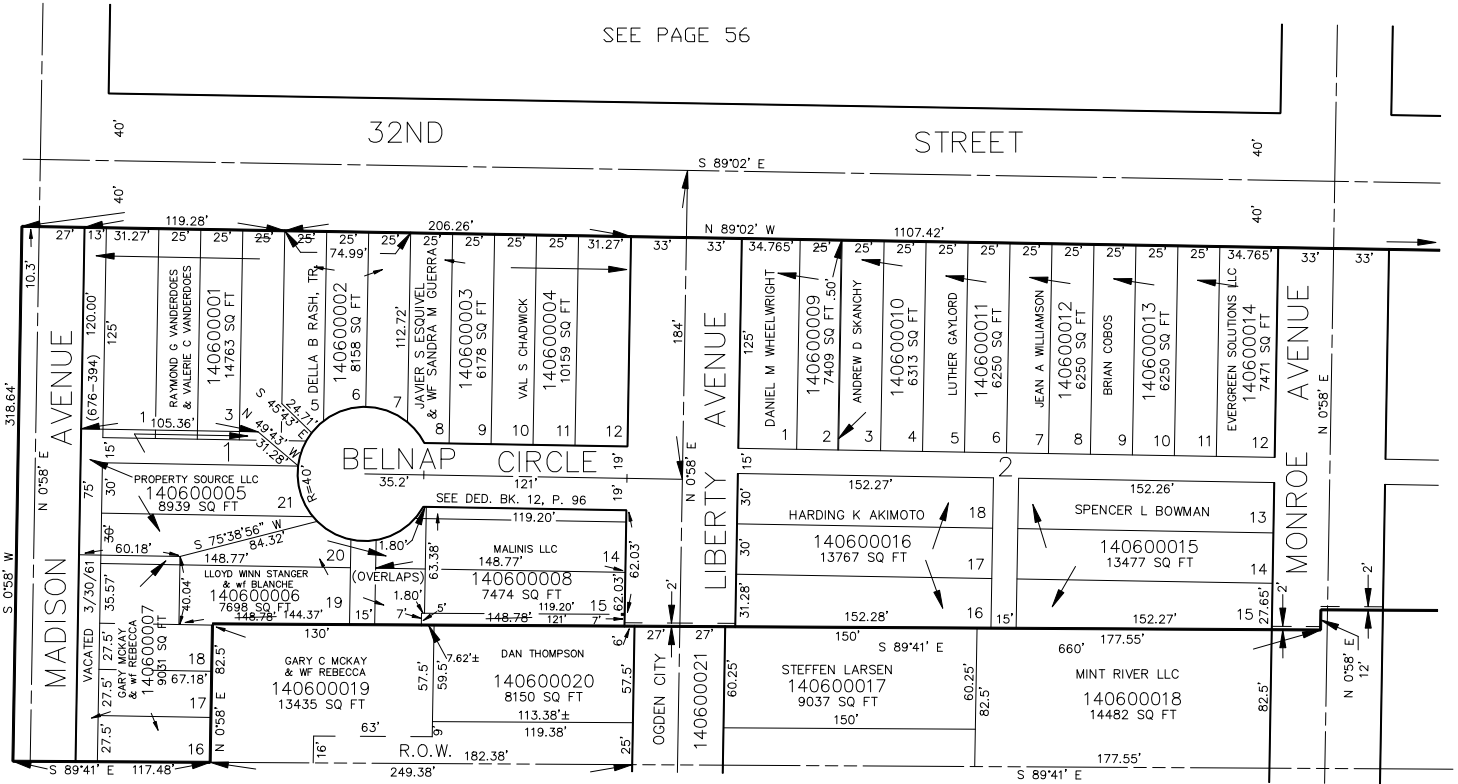

BELNAP ADDITION

BLOCKS 1 & 2

IN OGDEN CITY

SCALE 1" = 60'

TAXING UNIT: 25

SEE BOOK 5, PAGE 58

SEE PAGE 56

32ND STREET

STREET

BELNAP CIRCLE

LIBERTY AVENUE

MONROE AVENUE

SEE BOOK 5, PAGE 57

SEE BOOK 5, PAGE 51

SEE PAGE 61

FOR COMPLETE ENG DATA SEE ORIGINAL DEDICATION PLAT IN BOOK 7, PAGE 61 OF RECORDS.